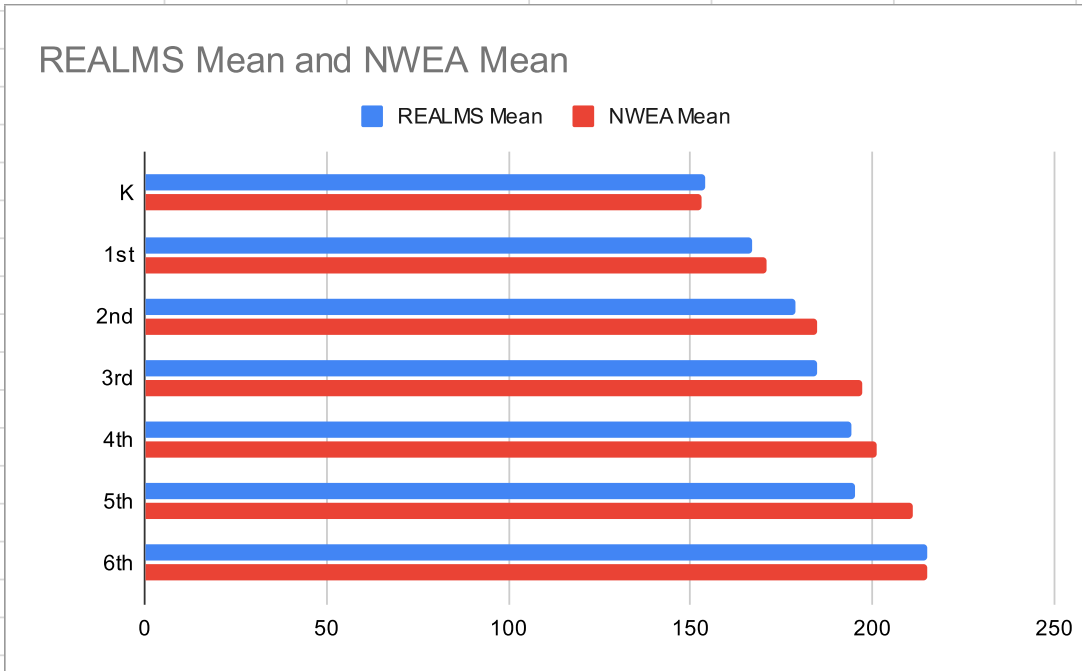

2021 NWEA ELA Results		
	REALMS Mean	NWEA Mean
K	154	153
1st	167	171
2nd	179	185
3rd	185	197
4th	194	201
5th	195	211
6th	215	215

As compared to NWEA Mean:
K- Performing 1 point above
1st- Underperforming by 4 points
2nd- Underperforming by 6 points
3rd- Underperforming by 12 points
4th- Underperforming by 7 points
5th- Underperforming by 16 points
6th- Performing at the norm