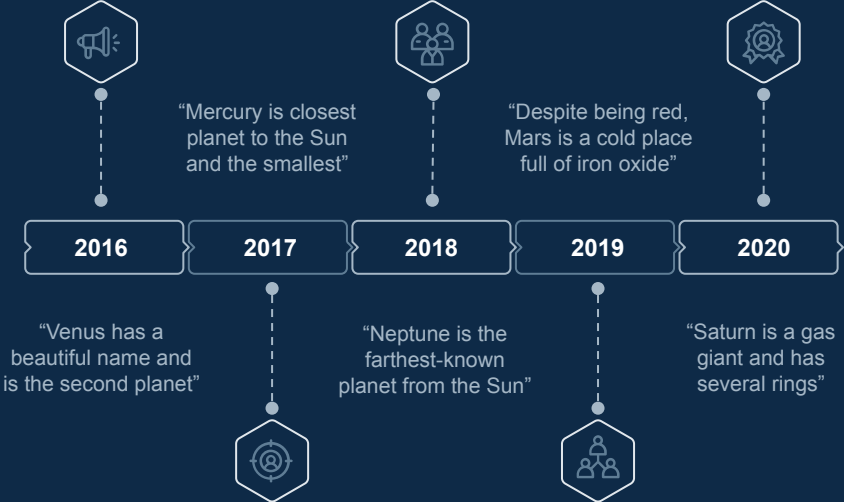

Premium infographics...