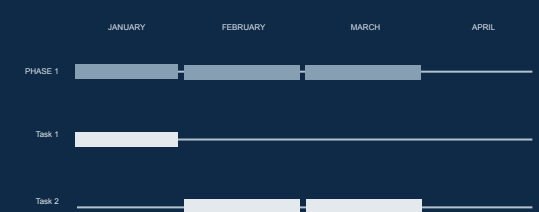

For more information about editing slides, please read our FAQs or visit Slidesgo School:

<https://slidesgo.com/faqs> and <https://slidesgo.com/slidesgo-school>

Use our editable graphic resources...

You can easily *resize* these resources without losing quality. To *change the color*, just ungroup the resource and click on the object you want to change. Then, click on the paint bucket and select the color you want.

Group the resource again when you're done. You can also look for more *infographics* on [Slidesgo](#).

...and our sets of editable icons

You can resize these icons without losing quality.

You can change the stroke and fill color; just select the icon and click on the paint bucket/pen.