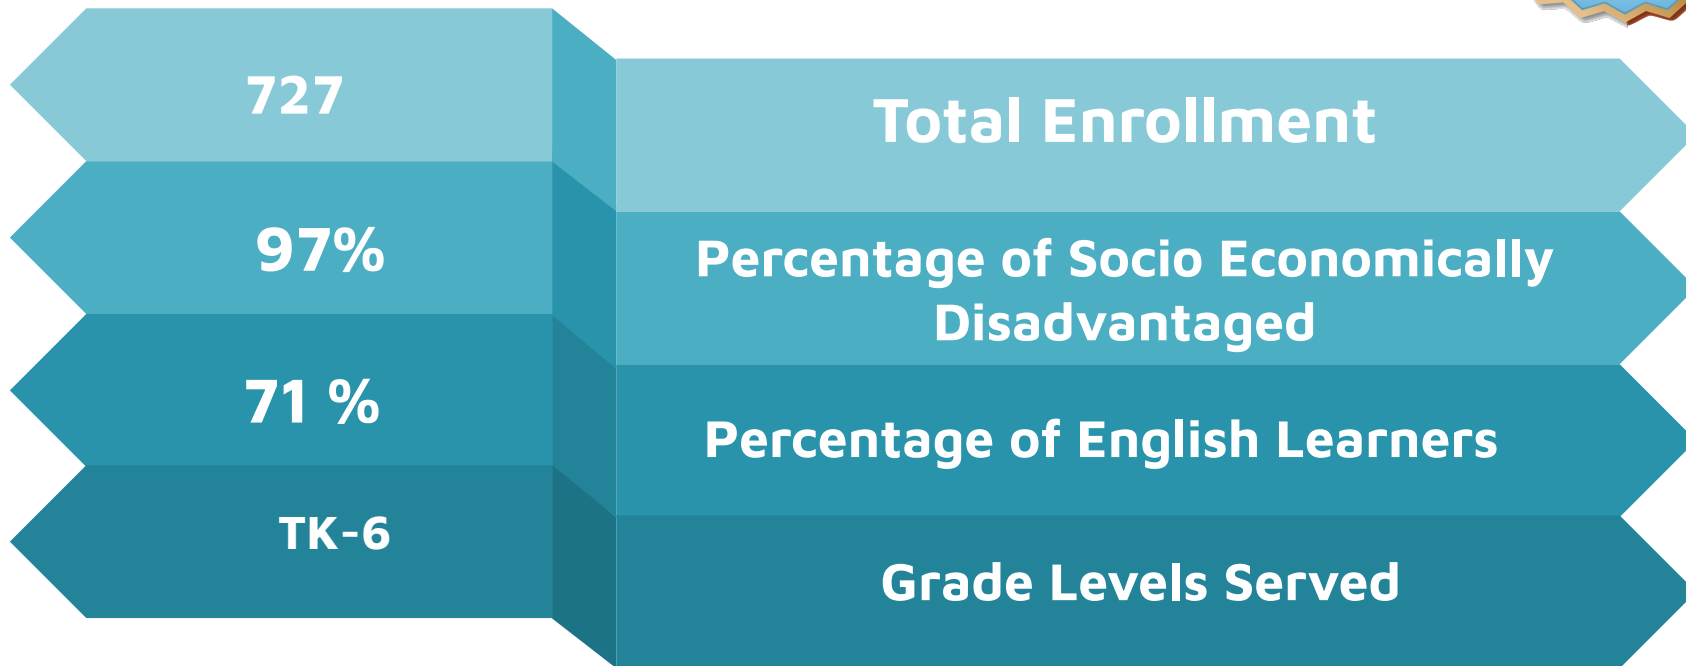

School Demographics