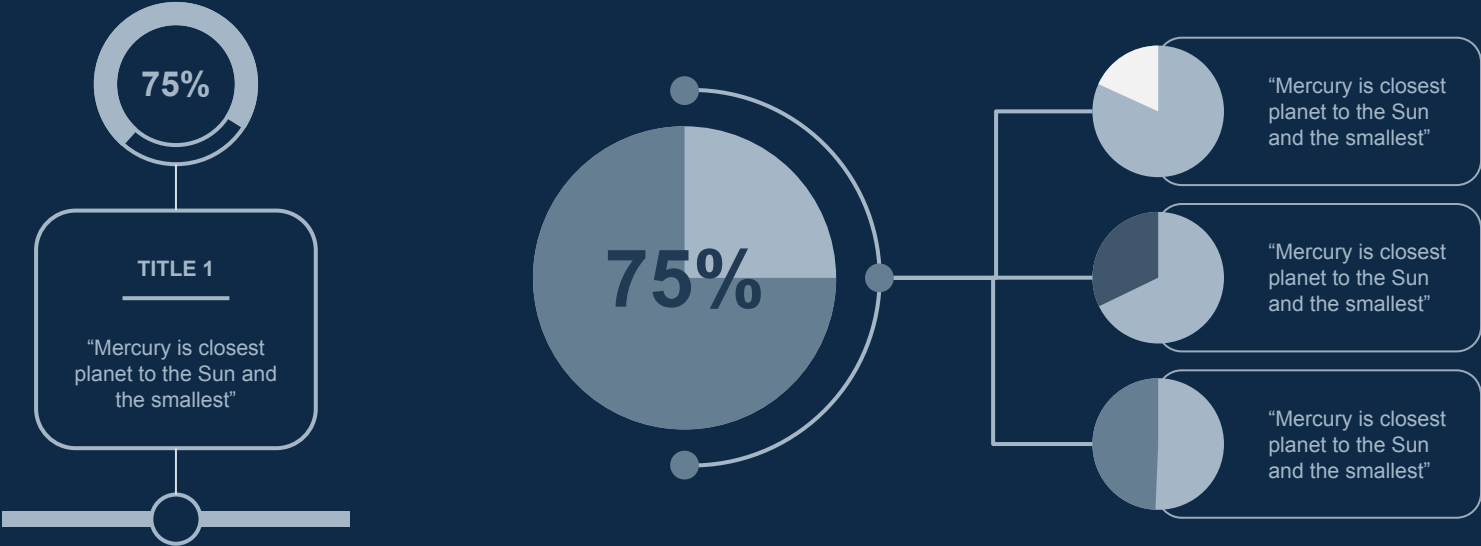

A timeline always works fine

Try using these isometric steps

01 Mercury

Mercury is the smallest planet in our Solar System—it's a bit larger than our Moon

02 Venus

Venus has a beautiful name, but it's terribly hot, even hotter than Mercury

In Google Slides, you can also use Flaticon's extension, allowing you to customize and add even more icons.

Educational Icons

Medical Icons

Business Icons

Teamwork Icons

Nature Icons

SEO & Marketing Icons

Premium infographics...

Premium infographics...

Premium Icons

Premium Icons

Premium Icons