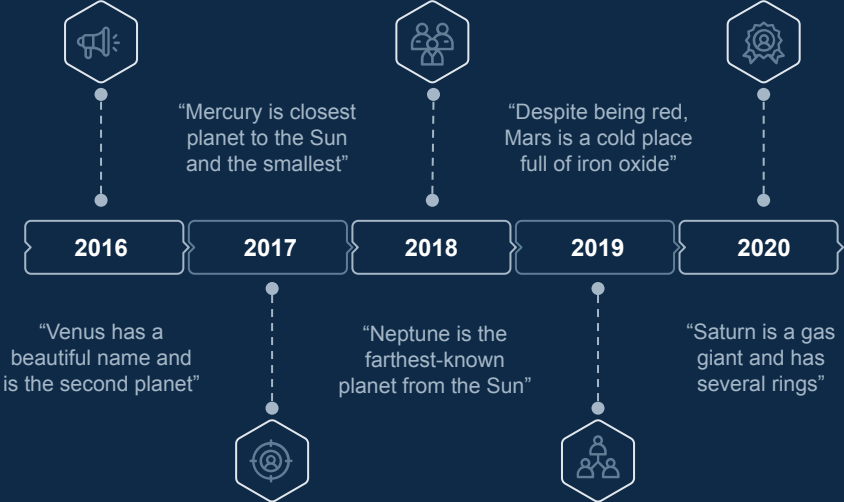

A timeline always works fine

Try using these isometric steps

01 Mercury

Mercury is the smallest planet in our Solar System—it's a bit larger than our Moon

02 Venus

Venus has a beautiful name, but it's terribly hot, even hotter than Mercury

In Google Slides, you can also use Flaticon's extension, allowing you to customize and add even more icons.

Educational Icons

Medical Icons

Business Icons

Teamwork Icons

Nature Icons

SEO & Marketing Icons

Premium infographics...