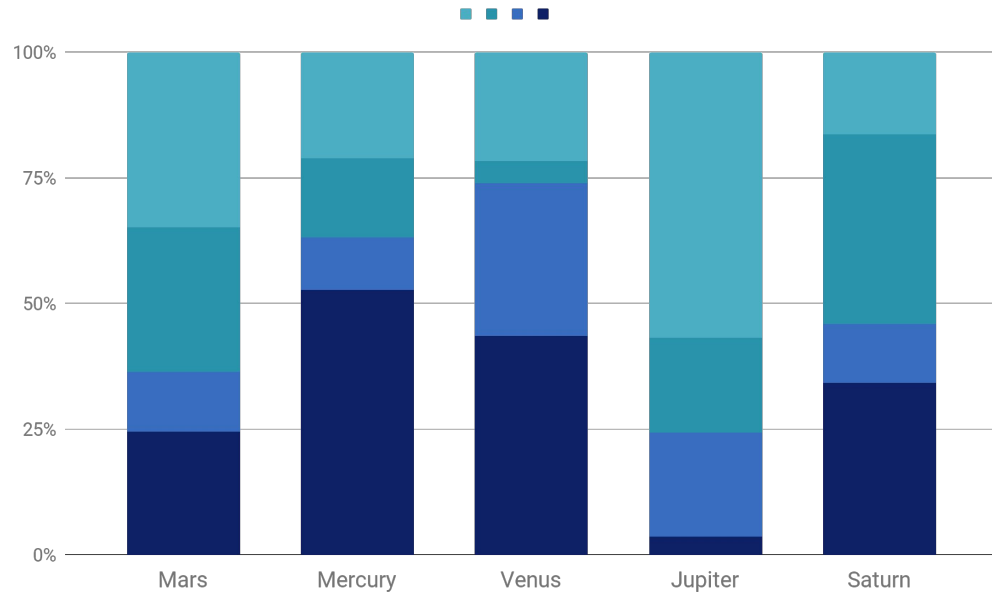

Venus

Venus has a beautiful name, but it's terribly hot, even hotter than Mercury

Mercury

Mercury is the closest planet to the Sun and the smallest one in our Solar System

Mars

Despite being red, Mars is a cold place, not hot. It's full of iron oxide dust

If you want to modify [this graph](#), click on it, follow the link, change the data and replace it

“This is a **quote**. Words full of wisdom that **someone** important said and can make the reader get inspired.”