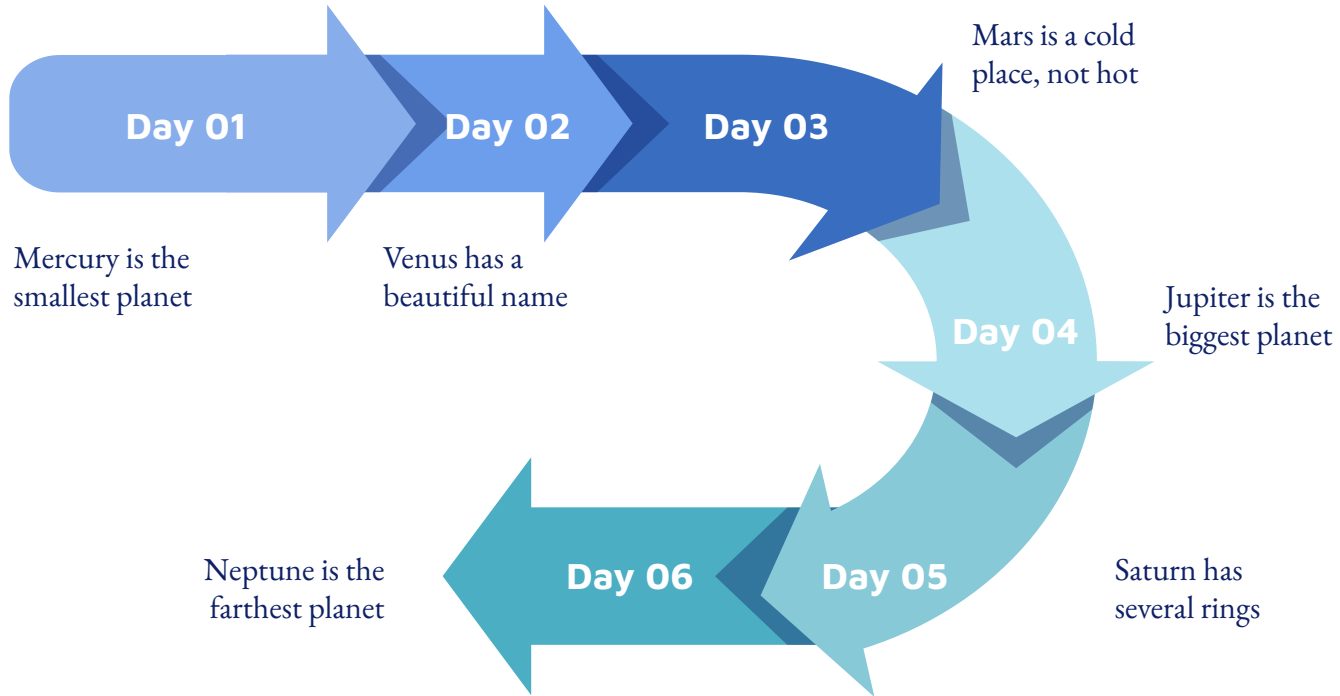

Mercury

Mercury is the smallest planet in our Solar System

Jupiter

It's a gas giant and the biggest planet in our Solar System

What about this useful diagram?

Your text

Use this text box to explain all the specifications for this awesome diagram

04

Mercury is the
closest planet to the
Sun

01

Venus has a
beautiful name, but
it's terribly hot

03

Despite being red,
Mars is a cold place,
not hot

02

It's the biggest
planet in our entire
Solar System

A timeline always works fine

Try using these isometric steps

01 Mercury

Mercury is the smallest planet in our Solar System—it's a bit larger than our Moon

02 Venus

Venus has a beautiful name, but it's terribly hot, even hotter than Mercury