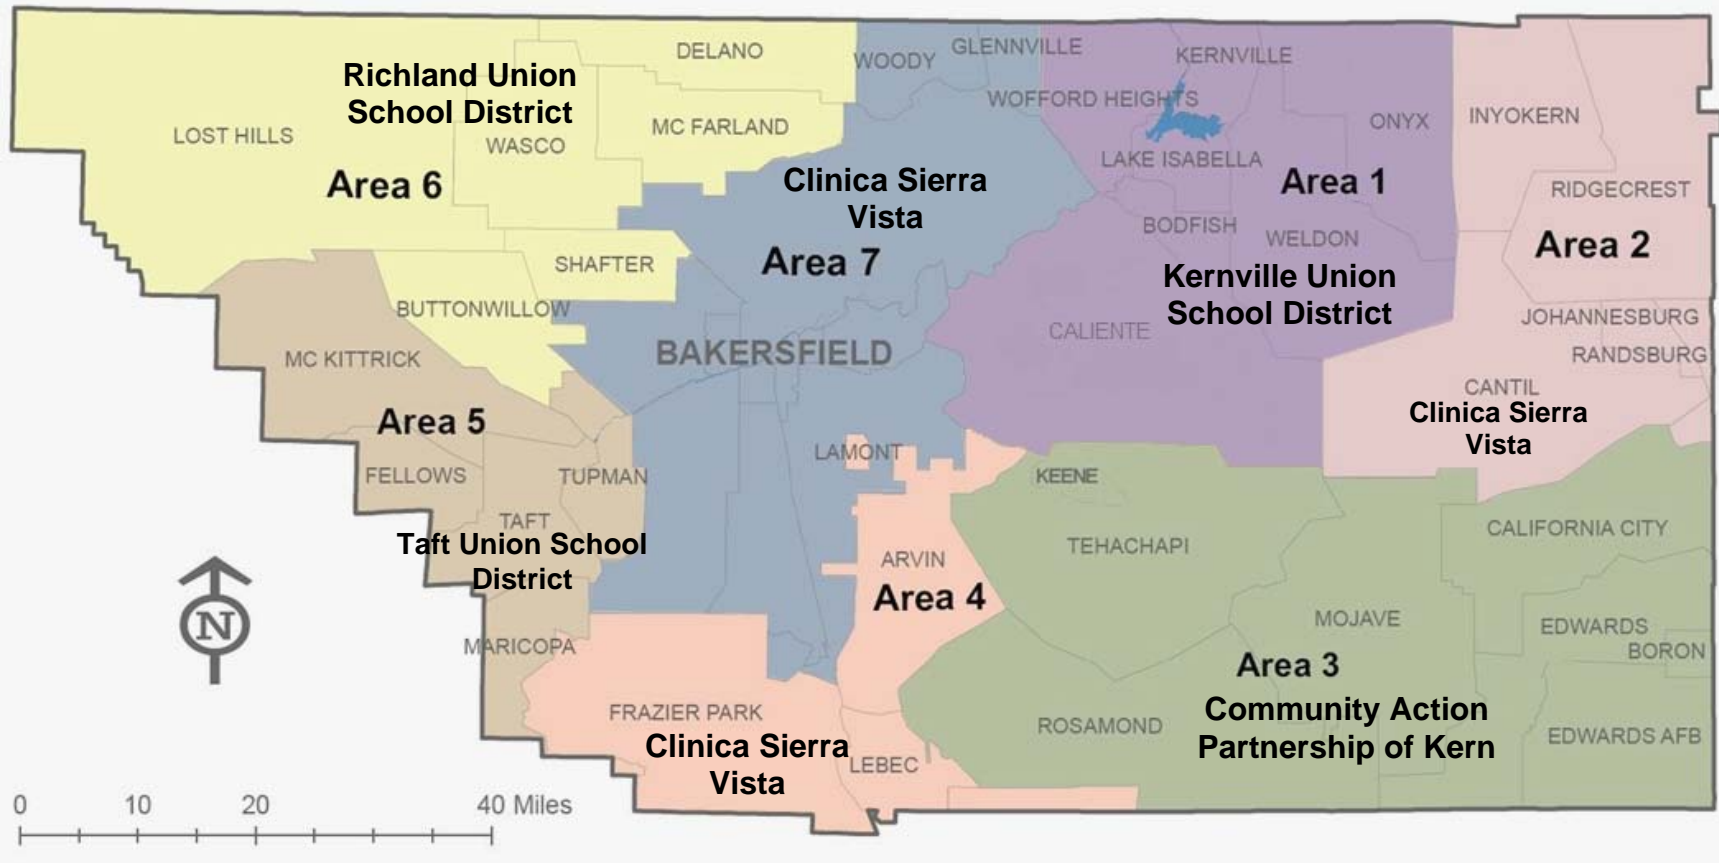

# Differential Response Service Areas

Kern County, California

<u>Area</u>	<u>Zip Codes</u>
1	93205, 93238, 93240, 93255, 93283, 93285, 93518
2	93519, 93528, 93554, 93555, 93557
3	93501, 93505, 93516, 93523, 93524, 93531, 93560, 93561
4	93203, 93222, 93225, 93241, 93243
5	93224, 93251, 93252, 93268, 93276
6	93206, 93215, 93249, 93250, 93263, 93280
7	93301, 04, 05, 06, 07, 08, 09, 11, 12, 13, 14, 93226, 93287